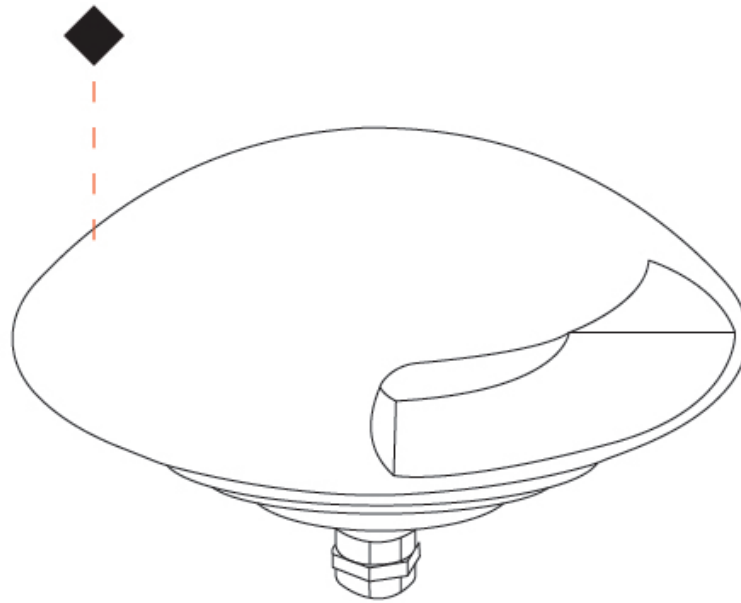

EXPLORER 125-1 RECESSED

E12I0074-

PROJECT _____

TYPE _____

SPECIFIER _____

QUANTITY _____

DATE _____

E